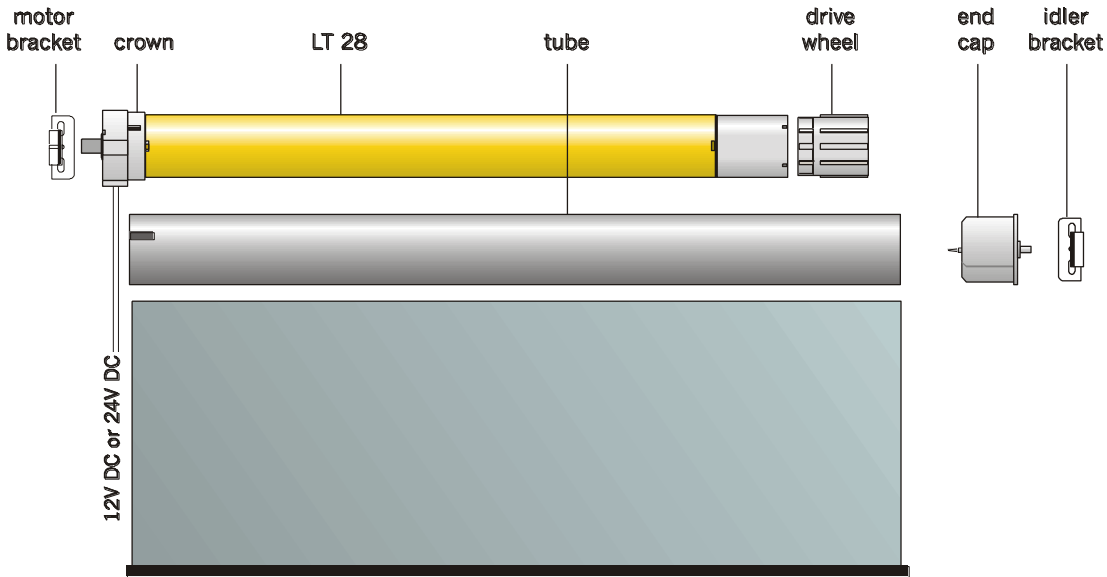

### Specifications for Motorized Roller Shades - 24 VDC

<b>Characteristics:</b>	Motor	LT28B	<b>Shade Size Parameters:</b>	Min Width	14"
	Voltage	24 VDC		Max Width	72"
	Speed	34 RPM		Max Height	138"
	Current Consumption	.4 A		Max Surface	70 Sq Ft *
	Max Run Time	7 min			
	Working Temperature	-10 to 60° C			
	Cable Length	8 Ft		<b>Transformers (CSA)</b>	1, 2, 5, 10A

\* Maximum surfaces may vary due to the variety of shade/blackout fabrics. Please consult our sales representative for more details.

**Control Options:**      **Switch** – White Mini Rocker, Decora plate