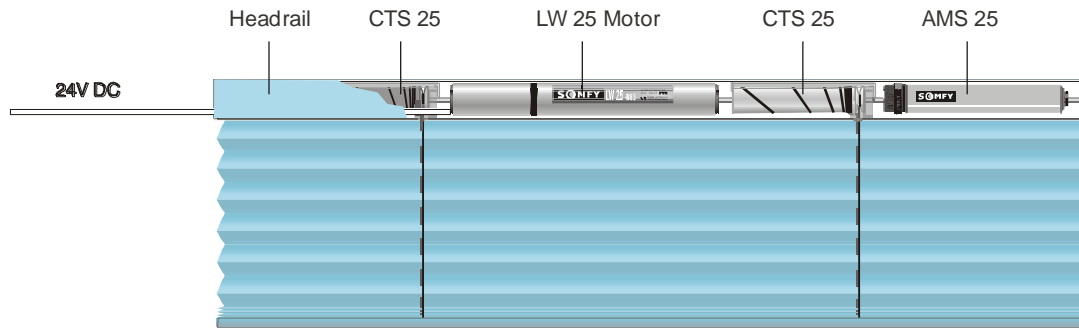

### Specifications for Motorized Pleated or Cellular Shades - 24 VDC

<b>Characteristics:</b>	Motor	LW25-B83	<b>Shade Size Parameters:</b>	Min Width	24"
	Voltage	24 VDC		Max Width	140"
	Speed	30 RPM		Max Height	138"
	Current Consumption	.5 A	Pleated	Max Surface	120 Sq Ft *
	Max Run Time	7 min	Cellular	Max Surface	105 Sq Ft *
	Working Temperature	-10 to 60° C			
	Cable Length	8 Ft	<b>Transformers (CSA)</b>	1, 2, 5, 10A	

\* Maximum surfaces may vary due to the variety of shade/blackout fabrics. Please consult our sales representative for more details.

**Controls Options: Switch** – White Mini Rocker, Decora plate

**Remote Control** – Infrared, single or 8 channel Transmitter