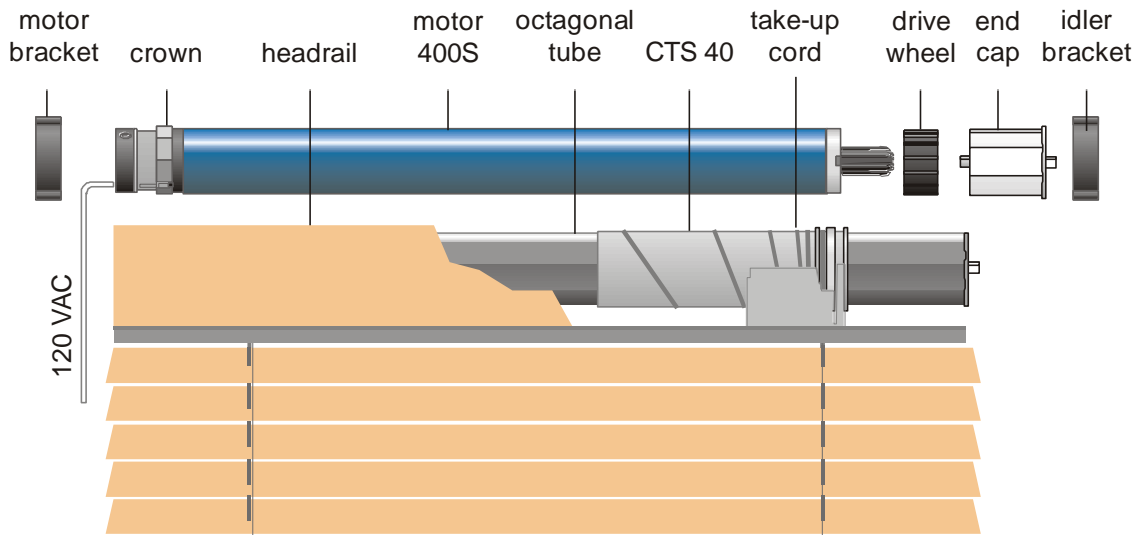

### Specifications for Motorized 2” Horizontal Blinds – 120 VAC

<b>Characteristics:</b>	Motor	409R2	<b>Shade Size Parameters:</b>	Min Width	24”
	Voltage	120 VAC		Max Height	204”
	Speed	16 RPM	<b>Wood</b>	Max Width	94”
	Current Consumption	1.2 A		Max Surface	92 sq ft *
	Max Run Time	5 min	<b>Alum</b>	Max Width	156”
	Working Temperature	-10 to 60° C		Max Surface	172 sq ft *
	Cable Length	6 ft			

\* Maximum surfaces may vary due to the variety of slat materials. Please consult our sales representative for more details.

**Control Options:**                      **Switch** – White Rocker, 5 position (lift & tilt), Decora plate or push button Up/Stop/Down (lift & tilt)